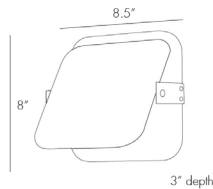

## MERCURY SCONCE

WINDSOR SMITH

DS49002

H: 8 IN, W: 8.5 IN

Antique Brass

Contract Suitable As Is

This extremely practical wall sconce pivots to allow the customization of the light source: top, bottom, or side depending on what you want to highlight. Finished in antique brass, this light is at its essence classically simple and completely modern.

### DIMENSIONS

Center Of Mount From Btm	4 IN
Mount	H: 8 IN, W: 8.5 IN