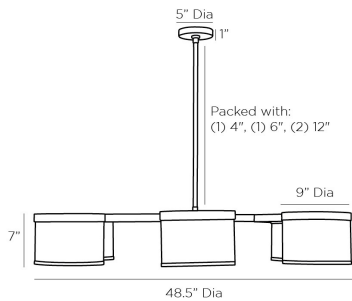

ARTERIOS

MAX CHANDELIER

89477

H: 14 IN, Dia: 48.50 IN

Chattered Antique Brass, White Linen

Contract Suitable As Is

The Max Chandelier echoes Bauhaus-Constructivist style in modern form. Three arms spider out of the antique brass steel frame to each showcase two white linen shades. A chattered texture has been applied to the armature and the matching steel trim, which adds to its luster. Each shade features a fabric diffuser to create a warm glow and elevate the aesthetic. Additional pipe available (PIPE-508). Damp-rated, al-

APPEARANCE

Material	Linen, Steel
Material Type	Chattered
Finish	Antique Brass, White
Top Coat/Sealant	true

DIMENSIONS

	7 IN
Chandelier	H: 7 IN, Dia: 48.50 IN
Minimum Hanging Height	14 IN
Maximum Hanging Height	44 IN
Canopy	H: 1 IN, Dia: 5.00 IN

WIRING

Rating	Damp
Cord	10 FT, Black/White, SVT
Socket	6, Type B - E12
Photographed Bulb	2" Frosted Globe Bulb
Maximum Watt	60
Voltage	110-120 V

COMPLIANCY

RoHS	true
------	------

SHIPPING

Shipping Requirements	TruckShip
Product Weight	17 LBS
Gross Weight 1	25 LBS
Shipping Box 1	H: 9 IN, L: 51 IN, W: 51 IN

REPLACEMENT PARTS

Replacement Part 1	PIPE-508
Replacement Part 1 Dim	(1) 4", (1) 6", (1) 12"
Replacement Part 2	CANOPY-600
Replacement Part 2 Dim	1" x 5" Dia

CONTRACT

Contract Suitable	true
-------------------	------