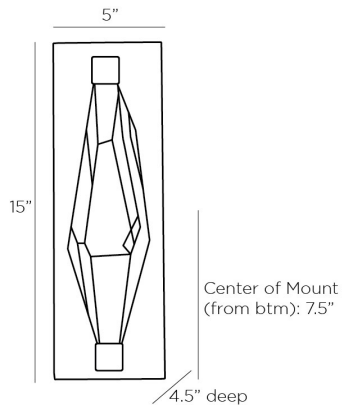

ARTERIO RS

MAISIE SCONCE

49841
H: 15 IN, W: 5 IN, D: 4.5 IN
Antique Brass
Contract Suitable As Is

Inspired by natural faceted crystal, brings to life the overtly organic design of the Masie. The angular construction of this sconce is crafted from clear seedy crystal framed by antique brass iron with brackets that mimic the faceted form. The illumination plays with the colors of the finish, offering a slight brass tint of brass to the crystal when in use. Damp-rated, although limited covered outdoor areas may affect finish.

APPEARANCE

Material	Crystal, Iron
Material Type	Seedy
Finish	Antique Brass, Clear
Top Coat/Sealant	true

DIMENSIONS

Center Of Mount From Btm	7.5 IN
Backplate	H: 15 IN, W: 5 IN, D: 1 IN
Mount	H: 14.5 IN, W: 4.5 IN

COMPLIANCY

RoHS	true
------	------

SHIPPING

Product Weight	8 LBS
Gross Weight 1	9.1 LBS
Shipping Box 1	H: 11.5 IN, L: 17 IN, W: 6.5 IN

CONTRACT

Contract Suitable	true
-------------------	------