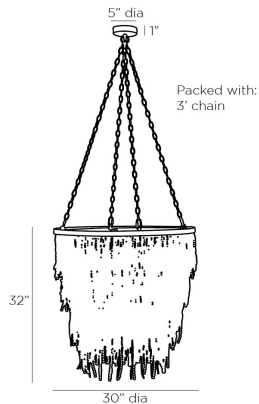

ARTERIOS

LIZZY CHANDELIER

85024

H: 54.5 IN, Dia: 30.00 IN

Black, Gray and White

Contract Suitable As Is

Showcasing unique design and materials, the Lizzy Chandelier is created with a layered concentric construction crafted from black, gray, and white wooden beads that are strung from an antique brass iron frame. The melange of neutral hues, along with the cascading formation of the beads, creates an ombré effect. A cluster of five lights illuminate the entire piece and highlights every detail and texture. Finish will vary. Addi-

APPEARANCE

Material	Iron, Wood
Finish	Antique Brass, Black, White and Gray
Finish Will Vary	true
Top Coat/Sealant	false

DIMENSIONS

Chandelier	H: 32 IN, Dia: 30.00 IN
Minimum Hanging Height	54.5 IN
Maximum Hanging Height	90.5 IN
Canopy	H: 1 IN, Dia: 5.00 IN

WIRING

Rating	Indoor Only
Cord	8 FT, Clear/Silver, SVT
Socket	5, Type B - E12
Maximum Watt	40
Voltage	110-120 V

CERTIFICATIONS

Certifications	Mexico Australia, EU, United Kingdom, Middle East, United States, Canada
----------------	---

COMPLIANCY

UL/ETL	Yes
CB	Yes
RoHS	true

SHIPPING

Product Weight	39 LBS
Gross Weight 1	55 LBS
Shipping Box 1	H: 26 IN, L: 32 IN, W: 32 IN

REPLACEMENT PARTS

Replacement Part 1	CHN-249
Replacement Part 1 Dim	3'
Replacement Part 2	CANOPY-532
Replacement Part 2 Dim	1" x 5"