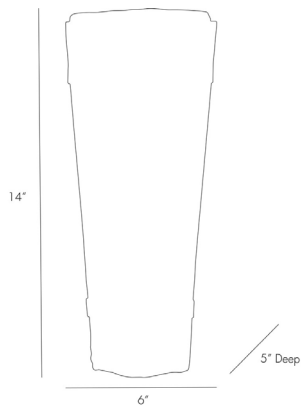

ARTERIO RS

KARINA SCONCE

49132
H: 14 IN, W: 6 IN, D: 5 IN
Antique Brass
Contract Suitable As Is

The Karina Sconce's seedy glass shade combines with its antique brass-finished steel backplate to a wholly unique and warming glow. The form and finish of the shade almost resemble a carved piece of granite. Damp-rated, although limited covered outdoor conditions may affect finish. finish will vary.

APPEARANCE

Material	Glass, Steel
Material Type	Plated, Seedy
Finish	Antique Brass, Clear
Finish Will Vary	true
Top Coat/Sealant	true

DIMENSIONS

Center Of Mount From Btm	7 IN
Backplate	H: 14 IN, W: 6 IN, D: 1 IN
Mount	H: 4 IN, Dia: 4.00 IN

COMPLIANCY

UL/ETL	Yes
CB	Yes
RoHS	true

SHIPPING

Product Weight	5.5 LBS
Gross Weight 1	7.8 LBS
Shipping Box 1	H: 15 IN, L: 21 IN, W: 13 IN

ADDITIONAL INFO

Features	Assembly Required
----------	-------------------