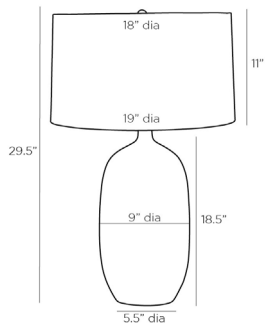

## JORDYN LAMP

17009-383

H: 29.5 IN, Dia: 19.00 IN

Sand Dollar Ceramic

Contract Suitable As Is

The Jordyn is a shining example of ceramic artistry. This large-scale lamp features an oversized, traditional vase shape in a brushed sand dollar finish with a hand-applied speckling over top, leaving no two alike. Topped with a light gray cotton shade with a white cotton lining and a matching ceramic finial. Finish will vary.

### DIMENSIONS

Shade	Top: 18.00 IN, Dia: 19.00 IN, Side: 11 IN
Body	H: 18.5 IN, Dia: 9.00 IN
Neck	H: 0.5 IN, Dia: 1.00 IN
Foot Print	Dia: 5.50 IN
Harp	9 IN

### SHIPPING

Product Weight	9.5 LBS
Gross Weight 1	9.5 LBS
Gross Weight 2	3.3 LBS
Shipping Box 1	H: 25.5 IN, L: 12 IN, W: 12 IN
Shipping Box 2	H: 13 IN, L: 21 IN, W: 21 IN