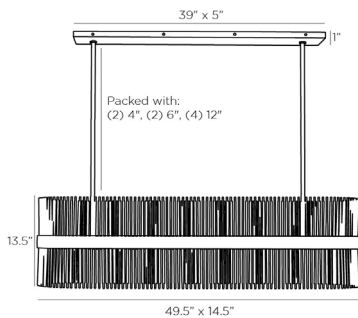

ARTERIOS

HOZIER OVAL CHANDELIER

89476
H: 15.5 IN, W: 49.5 IN, D: 14.5 IN
Antique Brass
Contract Suitable As Is

Grand in sculptural form, this brilliant chandelier is crafted with hundreds of antique brass steel tubes. The main steel ring holds ten candelabra bulbs and is finished in bronze. The linear tubes are fitted in the main ring and match the hanging stem in an antique brass finish. Additional pipe available (PIPE-422). Damp-rated, although limited covered outdoor areas may affect finish.

APPEARANCE

Material Steel
Finish Antique Brass, Bronze
Top Coat/Sealant true

DIMENSIONS

Chandelier H: 13.5 IN, W: 49.5 IN, D: 14.5 IN
Minimum Hanging Height 15.5 IN
Maximum Hanging Height 37.5 IN
Canopy H: 1 IN, W: 39 IN, D: 5 IN

WIRING

Rating Damp
Cord 10 FT, Black/White, SVT
Socket 10, Type B - E12
Photographed Bulb Small Clear Tubular Bulb
Maximum Watt 40
Voltage 110-120 V

COMPLIANCY

RoHS true

SHIPPING

Shipping Requirements TruckShip
Product Weight 57 LBS
Gross Weight 1 65 LBS
Shipping Box 1 H: 17.5 IN, L: 54.5 IN, W: 18.75 IN

REPLACEMENT PARTS

Replacement Part 1 PIPE-422
Replacement Part 1 Dim (1) 4", (1) 6", (1) 12"
Replacement Part 2 CANOPY-599
Replacement Part 2 Dim 1" x 39" x 5"

CONTRACT

Contract Suitable true