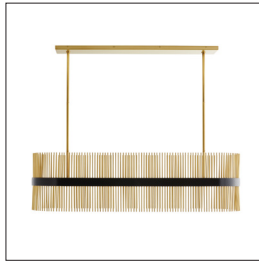

ARTERIOS

HOZIER OVAL CHANDELIER

89476
H: 15.5 IN, W: 49.5 IN, D: 14.5 IN
Antique Brass
Contract Suitable As Is

Grand in sculptural form, this brilliant chandelier is crafted with hundreds of antique brass steel tubes. The main steel ring holds ten candelabra bulbs and is finished in bronze. The linear tubes are fitted in the main ring and match the hanging stem in an antique brass finish. Additional pipe available (PIPE-422). Damp-rated, although limited covered outdoor areas may affect finish.

APPEARANCE

Material Steel
Finish Antique Brass, Bronze
Top Coat/Sealant true

DIMENSIONS

Chandelier H: 13.5 IN, W: 49.5 IN, D: 14.5 IN
Minimum Hanging Height 15.5 IN
Maximum Hanging Height 37.5 IN
Canopy H: 1 IN, W: 39 IN, D: 5 IN