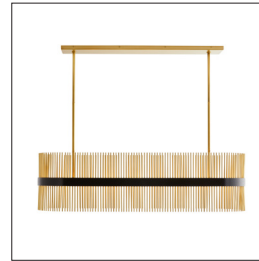

ARTERIOS

HOZIER OVAL CHANDELIER

89476
H: 15.5 IN, W: 49.5 IN, D: 14.5 IN
Antique Brass
Contract Suitable As Is

Grand in sculptural form, this brilliant chandelier is crafted with hundreds of antique brass steel tubes. The main steel ring holds ten candelabra bulbs and is finished in bronze. The linear tubes are fitted in the main ring and match the hanging stem in an antique brass finish. Additional pipe available (PIPE-422). Damp-rated, although limited covered outdoor areas may affect finish.

APPEARANCE

Material Steel
Finish Antique Brass, Bronze
Top Coat/Sealant true

DIMENSIONS

Chandelier H: 13.5 IN, W: 49.5 IN, D: 14.5 IN
Minimum Hanging Height 15.5 IN
Maximum Hanging Height 37.5 IN
Canopy H: 1 IN, W: 39 IN, D: 5 IN