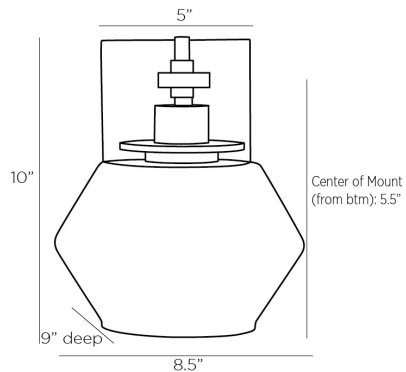

# ARTERIO RS

## HOLM SCONCE

JAY JEFFERS

DJ49007

H: 10 IN, W: 8.5 IN, D: 9 IN

Pewter, Blue Smoke Glass

Contract Suitable As Is

The sconce houses 2 separate layers of glass; the clear ribbed interior glass mixed with the blue smoke outer glass create beautiful diffused light. The ribbed pewter backplate adds a bit of extra style to this fixture, perfect for a bathroom or above bedside tables.

### DIMENSIONS

Center Of Mount From Btm	5.5 IN
Backplate	H: 8 IN, W: 5 IN, D: 1 IN