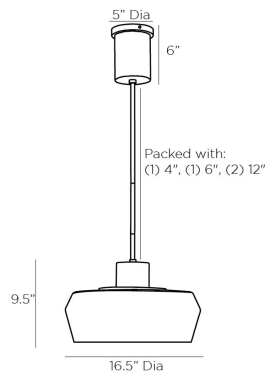

ARTERIOS

HOLM PENDANT

JAY JEFFERS

DJ49008

H: 19 IN, Dia: 16.50 IN

Pewter, Blue Smoke Glass

Contract Suitable As Is

The unusual shape of this pendant with its double layers of glass and pewter finish is the perfect blend of form and function. The clear ribbed interior glass mixed with the blue smoke outer glass create beautiful diffused light. Keep the drop long over a kitchen island or shorten it for hallway or bedroom fixture. Additional pipe available (PIPE-493).

APPEARANCE

Material	Pewter Glass, Steel
Material Type	Ribbed
Finish	Blue Smoke, Clear, Pewter
Top Coat/Sealant	true

DIMENSIONS

Pendant	H: 9.5 IN, Dia: 16.50 IN
Minimum Hanging Height	19 IN
Maximum Hanging Height	49 IN
Canopy	H: 6 IN, Dia: 5.00 IN

WIRING

Rating	Damp
Cert Note	Pending Review
Cord	10 FT, Black, SVT
Socket	3, Type B - E12
Photographed Bulb	Small Clear Tubular Bulb
Maximum Watt	60
Voltage	110-120 V

COMPLIANCY

RoHS	true
------	------

SHIPPING

Product Weight	17.5 LBS
Gross Weight 1	20 LBS
Shipping Box 1	H: 34.6 IN, L: 20 IN, W: 10.5 IN

REPLACEMENT PARTS

Replacement Part 1	PIPE-493
Replacement Part 1 Dim	(1) 4", (1) 6", (1) 12"
Replacement Part 2	CANOPY-588
Replacement Part 2 Dim	6" x 5"