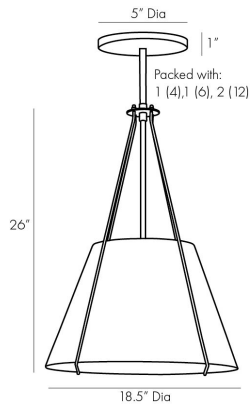

ARTERIOS

HELOISE PENDANT

49693
H: 27 IN, Dia: 18.50 IN
Antique Brass, White Linen
Contract Suitable As Is

Finding a balance between modern and traditional elements, the Heloise creates architectural interest. A classic conical white linen shade is suspended within an antique brass steel frame to contemporize the look. When in use, the iron detail on the bottom of the shade plays on its architectonic appeal by creating an interesting lightscape. We see this hung in multiples over a kitchen island or breakfast nook table. Addi-

APPEARANCE

Material	Linen, Steel
Finish	Antique Brass, White
Top Coat/Sealant	false

DIMENSIONS

Pendant	H: 26 IN, Dia: 18.50 IN
Minimum Hanging Height	27 IN
Maximum Hanging Height	61 IN
Canopy	H: 1 IN, Dia: 5.75 IN

WIRING

Rating	Damp
Cord	10 FT, Clear/Silver, SVT
Socket	1, Type A - E26
Maximum Watt	60
Voltage	110-120 V

CERTIFICATIONS

Certifications	Mexico Australia, EU, United Kingdom, Middle East, United States, Canada
----------------	---

COMPLIANCY

UL/ETL	Yes
CB	Yes
RoHS	true

SHIPPING

Product Weight	5.73 LBS
Gross Weight 1	13.45 LBS
Shipping Box 1	H: 28 IN, L: 20 IN, W: 16.5 IN

REPLACEMENT PARTS

Replacement Part 1	PIPE-422
Replacement Part 1 Dim	Ext Pipe (1) 4", (1) 6" and (1) 12"
Replacement Part 2	CANOPY-485
Replacement Part 2 Dim	1" X 5"