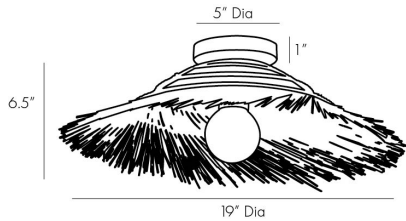

ARTERIOS

HAYES SCONCE/ CEILING MOUNT

45099

H: 6.5 IN, Dia: 19.00 IN

Natural Coco Midrib

Contract Suitable As Is

Bearing a beautiful, organic structure, the Hayes establishes a strong presence in a space while remaining light and airy. The skirted form is crafted from natural buri midrib that is woven to appear in a constant state of motion, whirling around the antique brass steel frame. Its versatile design allows this fixture to function as a sconce or a flush mount. A natural choice for illuminating small spaces. Finish will vary.

APPEARANCE

Material	Coco Midrib, Steel
Finish	Antique Brass, Natural
Finish Will Vary	true
Top Coat/Sealant	true

DIMENSIONS

Canopy	H: 1 IN, Dia: 5.00 IN
--------	-----------------------

WIRING

Rating	Indoor Only
Cord	10 FT, Clear/Silver, SVT
Socket	1, Type A - E26
Photographed Bulb	Frosted Globe Bulb
Maximum Watt	60
Voltage	110-120 V

CERTIFICATIONS

Certifications	Mexico Australia, EU, United Kingdom, Middle East, United States, Canada
----------------	---

COMPLIANCY

UL/ETL	Yes
CB	Yes
RoHS	true

SHIPPING

Product Weight	1.54 LBS
Gross Weight 1	5.95 LBS
Shipping Box 1	H: 20.5 IN, L: 20.5 IN, W: 7.75 IN