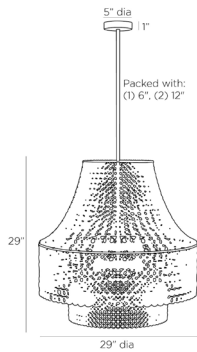

## HANNIE CHANDELIER

DMS02  
H: 33 IN, Dia: 29.00 IN  
Gray Wash  
Contract Suitable As Is

Its oversized scale makes the Hannie chandelier the ultimate statement piece. A beaded, gray wash beechwood empire silhouette lays the foundation for creative detailing, including hand-carved circular beads that layer to diffuse light throughout a space. The textural piece suspends from an antique brass iron pipe. Finish will vary.

### DIMENSIONS

Chandelier	H: 29 IN, Dia: 29.00 IN
Minimum Hanging Height	33 IN
Maximum Hanging Height	63 IN
Canopy	H: 1 IN, Dia: 5.00 IN

### WIRING

Rating	Indoor Only
Cord	10 FT, Clear/Silver, SVT
Socket	8, Type B - E12
Photographed Bulb	2" Clear Globe Bulb
Maximum Watt	40
Voltage	110-120 V