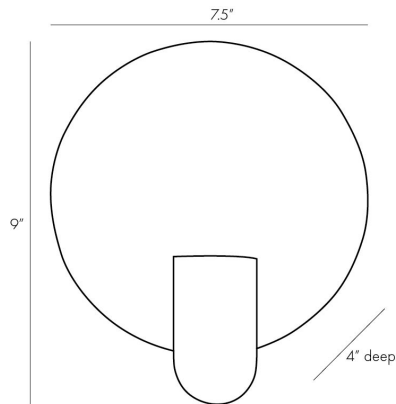

ARTERIOS

HALETTE SCONCE

49731

H: 9 IN, W: 7.5 IN, D: 4 IN

Antique Brass, White Alabaster

Contract Suitable As Is

The minimalistic aesthetic of this sconce is a design force to be reckoned with. Setting the foundational stage of the piece is a gorgeous circular slab of natural alabaster, which is elevated by an antique brass steel accent that adds dimension. The alabaster works to filter the light and create a natural warm glow. We see this jewelry-inspired sconce, hung in multiples, adding a contemporary-classic vibe to a space. Damp

APPEARANCE

Material	Alabaster, Steel
Finish	Antique Brass, Natural
Finish Will Vary	true
Top Coat/Sealant	true

DIMENSIONS

Center Of Mount From Btm	4.5 IN
Backplate	Dia: 4.50 IN, D: 1 IN

WIRING

Rating	Damp
Cert Note	Cannot be rewired for INTL use.
Cord	1 FT, Black/White, SVT
Socket	1, Type B - E12
Maximum Watt	8
Voltage	110-120 V

CERTIFICATIONS

Certifications	Mexico United States, Canada
----------------	---------------------------------

COMPLIANCY

UL/ETL	Yes
RoHS	true

SHIPPING

Product Weight	2.78 LBS
Gross Weight 1	3.66 LBS
Shipping Box 1	H: 10.5 IN, L: 8.5 IN, W: 10.5 IN