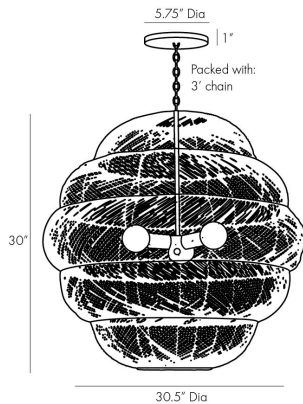

ARTERIO RS

GWEN PENDANT

45624
H: 31.5 IN, Dia: 30.50 IN
Dark Gray Stained Rattan
Contract Suitable As Is

The unique craftsmanship of the Gwen is evident, as buri midrib has been handwoven and then bound to a cascading antique brass iron frame. An alternating pattern plays up its unique beehive-inspired shape, which creates a slight optical illusion that the shade is in motion, especially when illuminated. A dark gray wash descends the buri midrib, pulling heavier at the bottom for a more navy finish. A natural choice for

APPEARANCE

Material	Iron, Rattan
Finish	Antique Brass, Dark Gray
Finish Will Vary	true
Top Coat/Sealant	true

DIMENSIONS

Pendant	H: 30 IN, Dia: 30.50 IN
Minimum Hanging Height	31.5 IN
Maximum Hanging Height	67.5 IN
Canopy	H: 1 IN, Dia: 5.75 IN

WIRING

Rating	Indoor Only
Cord	10 FT, Clear/Silver, SVT
Socket	3, Type A - E26
Maximum Watt	60
Voltage	110-120 V

CERTIFICATIONS

Certifications	Mexico Australia, EU, United Kingdom, Middle East, United States, Canada
----------------	---

COMPLIANCY

UL/ETL	Yes
CB	Yes
RoHS	true

SHIPPING

Shipping Requirements	TruckShip
Product Weight	9.3 LBS
Gross Weight 1	20.7 LBS
Shipping Box 1	H: 32 IN, L: 32 IN, W: 32 IN

REPLACEMENT PARTS

Replacement Part 1	CHN-244
Replacement Part 1 Dim	3' chain
Replacement Part 2	CANOPY-524
Replacement Part 2 Dim	1" x 5"