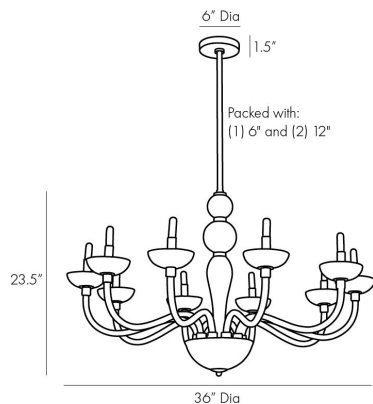

ARTERIOS

GUSTAVO CHANDELIER

89479

H: 25 IN, Dia: 36.00 IN

Smoke Glass, Antique Brass

Contract Suitable As Is

The Gustavo grandly reimagines the traditional brass chandelier shape in a new material—glass. A sleek antique brass pipe presents an all-glass construction, hand-blown by glassmakers who captured the artistry of vintage Italian Murano glass. A smokey hue finish gives it a moody quality that is further enhanced by its 10-light setup. This balance between classic style and modern design allows the Gustavo chandelier to func-

APPEARANCE

Material	Glass, Steel
Finish	Antique Brass, Smoke
Top Coat/Sealant	false

DIMENSIONS

Chandelier	H: 23.5 IN, Dia: 36.00 IN
Minimum Hanging Height	25 IN
Maximum Hanging Height	55 IN
Canopy	H: 1 IN, Dia: 6.00 IN

WIRING

Rating	Damp
Cord	10 FT, Clear/Silver, SVT
Socket	10, Type B - E12
Photographed Bulb	Small Clear Tubular Bulb
Maximum Watt	60
Voltage	110-120 V

CERTIFICATIONS

Cerifications	Mexico Australia, EU, United Kingdom, Middle East, United States, Canada
---------------	-----------------------------------------------------------------------------

COMPLIANCY

UL/ETL	Yes
CB	Yes
RoHS	true

SHIPPING

Shipping Requirements	TruckShip
Product Weight	19.62 LBS
Gross Weight 1	23.53 LBS
Shipping Box 1	H: 20 IN, L: 11.2 IN, W: 26 IN

REPLACEMENT PARTS

Replacement Part 1	PIPE-203
Replacement Part 1 Dim	Ext Pipe (1) 6" & (1) 12"
Replacement Part 2	CANOPY-248
Replacement Part 2 Dim	1" x 5"