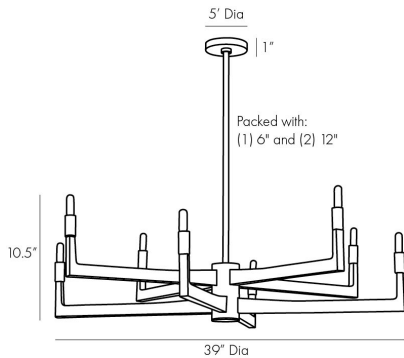

## GRIFF CHANDELIER

89485

H: 19 IN, Dia: 39.00 IN

Antique Brass

Contract Suitable As Is

Sleek, modern and unexpectedly full of texture, the Griff delivers an unrivaled dynamic to a space. Its slender profile is composed of solid steel, which has been finished in antique brass and chiseled with a chattered detail that lends a handcrafted character to the piece. A focal point for any modern setting, though we see this chandelier styled over a dining table. For a larger tablescape, try hanging in multiples to maximize

### DIMENSIONS

Chandelier	H: 10.5 IN, Dia: 39.00 IN
Minimum Hanging Height	19 IN
Maximum Hanging Height	49 IN
Canopy	H: 1 IN, Dia: 5.00 IN