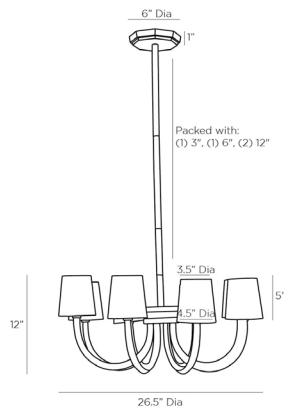

## GAETANO CHANDELIER

JAY JEFFERS

DJ42000

H: 16 IN, Dia: 26.50 IN

Vintage Brass

Contract Suitable As Is

This simple chandelier has a big personality. The eight vintage brass arms are perfectly turned creating a symmetrical shape. Tapered off-white microfiber shades are included and add some warmth. We love it over a dining table but imagine 2 of these over a kitchen island! Finish will vary. Additional pipe available (PIPE-503).

### DIMENSIONS

Chandelier	H: 12 IN, Dia: 26.50 IN
Minimum Hanging Height	16 IN
Maximum Hanging Height	46 IN
Canopy	H: 1 IN, Dia: 6.00 IN

### WIRING

Rating	Damp
Cert Note	Pending Review
Cord	10 FT, Black, SVT
Socket	8, Type B - E12
Photographed Bulb	Clear Straight Tip Candelabra Bulb
Maximum Watt	25
Voltage	110-120 V

### SHIPPING

Product Weight	15.5 LBS
Gross Weight 1	20 LBS
Gross Weight 2	4 LBS
Shipping Box 1	H: 16.5 IN, L: 28.5 IN, W: 28.5 IN
Shipping Box 2	H: 6.3 IN, L: 10.62 IN, W: 18.9 IN