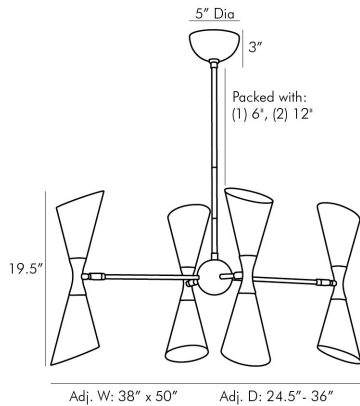

ARTERIOS

FUENTES CHANDELIER

89357

Antique Brass
Contract Suitable As Is

The Fuentes is all about angles. Showcasing a mid-century modern shape this chandelier features an antique brass steel frame with angular hourglass shades in a bronze finish. The best part? The shades articulate allowing you to pivot them vertically or horizontally so you can curate your space with the lightscape scene of your choice. Additional pipe available (PIPE-101). Damp-rated, although limited covered outdoor

APPEARANCE

Material	Steel
Finish	Antique Brass, Bronze
Top Coat/Sealant	false

DIMENSIONS

Chandelier	H: 19.5 IN
Minimum Hanging Height	26 IN
Maximum Hanging Height	50 IN
Canopy	H: 3 IN, Dia: 5.00 IN

WIRING

Rating	Damp
Cord	10 FT, Black/White, SVT
Socket	8, Type B=-E12 Other
Maximum Watt	40
Voltage	110-120 V

CERTIFICATIONS

Certifications	Mexico United States, Canada
----------------	---------------------------------

COMPLIANCY

UL/ETL	Yes
RoHS	true

SHIPPING

Product Weight	15 LBS
Gross Weight 1	19 LBS
Shipping Box 1	H: 27 IN, L: 41 IN, W: 8.8 IN

REPLACEMENT PARTS

Replacement Part 1	PIPE-101
Replacement Part 1 Dim	(1) 6" and (1) 12"
Replacement Part 2	CANOPY-106
Replacement Part 2 Dim	3x5