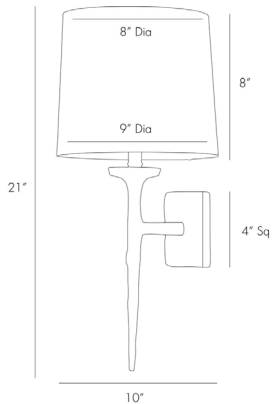

ARTERIOS

FRANZ SCONCE

49701-362
H: 21 IN, W: 9 IN, D: 10 IN
Antique Brass
Contract Suitable As Is

Brass has been cast to mimic molten metal in this romantic wall sconce. The fluid nature of the matte brass is evocative of Salvador Dali's surreal designs. Topped with an off-white linen Uno mounted shade.

APPEARANCE

Material	Brass, Cotton, Linen
Material Type	Cast
Finish	Matte Brass, Off-White
Top Coat/Sealant	false

DIMENSIONS

Center Of Mount From Btm	10 IN
Shade	Top: 8.00 IN, Dia: 9.00 IN, Side: 8 IN
Backplate	H: 4 IN, W: 4 IN, D: 1 IN
Mount	H: 4 IN, W: 4 IN

COMPLIANCY

UL/ETL	Yes
RoHS	true

SHIPPING

Shipping Requirements	Prop65
Product Weight	4 LBS
Gross Weight 1	9 LBS
Gross Weight 2	2 LBS
Shipping Box 1	H: 9 IN, L: 20 IN, W: 11 IN
Shipping Box 2	H: 12 IN, L: 13 IN, W: 13 IN