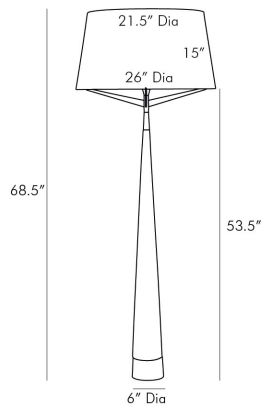

ARTERIOS

ELDEN FLOOR LAMP

79172-331
H: 68.5 IN, Dia: 26.00 IN
Black Resin, Antique Brass
Contract Suitable As Is

Simple and modern this cone-shaped floor lamp is made of resin finished in black and accented with antique brass. Topped with a unique spider-like frame that supports the white linen shade. No harp is needed for this lamp.

APPEARANCE

Material	Linen, Resin, Steel
Finish	Antique Brass, Black, White
Top Coat/Sealant	false
Finial Description	N/A

DIMENSIONS

Shade	Top: 21.50 IN, Dia: 26.00 IN, Side: 14.75 IN
Body	H: 53.5 IN, Dia: 26.00 IN
Foot Print	Dia: 6.00 IN
Harp	N/A IN

WIRING

Rating	Indoor Only
Tilt Test	8 Degrees - UL
Cord	12 FT, Clear/Silver, SPT-2
Socket	1, Black, Type A - E26
Switch	On Line- Foot Switch, On/Off Dial
Maximum Watt	150
Voltage	110-120 V

CERTIFICATIONS

Cerifications	Mexico EU, United Kingdom, Middle East, United States, Canada
---------------	---

COMPLIANCY

UL/ETL	Yes
CB	Yes
RoHS	true

SHIPPING

Product Weight	39 LBS
Gross Weight 1	47 LBS
Gross Weight 2	4 LBS
Shipping Box 1	H: 20.6 IN, L: 51.8 IN, W: 9.6 IN
Shipping Box 2	H: 19 IN, L: 30 IN, W: 30 IN