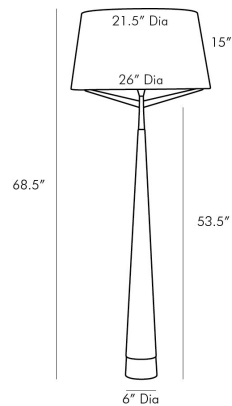

ARTERIOS

ELDEN FLOOR LAMP

79160-401
H: 68.5 IN, Dia: 26.00 IN
Ivory Resin, Heritage Brass
Contract Suitable As Is

Simple and modern, this cone-shaped floor lamp is finished in ivory and heritage brass. Topped with a unique spider-like frame that supports the white linen shade. No harp is needed for this lamp.

APPEARANCE

Material	Cotton, Linen, Resin, Steel
Finish	Heritage Brass, White
Top Coat/Sealant	true

DIMENSIONS

Shade	Top: 21.50 IN, Dia: 26.00 IN, Side: 15 IN
Foot Print	Dia: 6.00 IN
Harp	N/A IN

WIRING

Rating	Indoor Only
Tilt Test	8 Degrees - UL
Cord	12 FT, Black Cloth Cord, SPT-2
Socket	1, Type A - E26, White
Switch	On Line- Foot Switch, On/Off Dial
Maximum Watt	150
Voltage	110-120 V

CERTIFICATIONS

Cerifications	Mexico EU, United Kingdom, Middle East, United States, Canada
---------------	---

COMPLIANCY

UL/ETL	Yes
CB	Yes
RoHS	true

SHIPPING

Product Weight	32 LBS
Gross Weight 1	41.5 LBS
Gross Weight 2	4 LBS
Shipping Box 1	H: 53 IN, L: 23 IN, W: 11 IN
Shipping Box 2	H: 19 IN, L: 30 IN, W: 30 IN