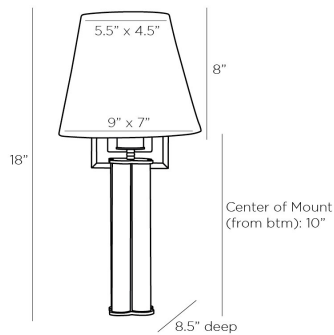

ARTERIOS

ECKART SCONCE

JAY JEFFERS

DJ49001-626
H: 18 IN, W: 9 IN, D: 8.5 IN
Antique Brass
Contract Suitable As Is

There is strength in simplicity. The clear glass rods are capped in antique brass with a matching antique brass shade. This sexy sconce is perfect for any bathroom or hallway. A piece of jewelry for your walls.

APPEARANCE

Material	Antique Brass
Finish	Cotton, Glass, Iron, Linen
Top Coat/Sealant	Antique Brass, Clear, Off-White
	true

DIMENSIONS

Center Of Mount From Btm	10 IN
Shade	Top: 4.5 IN, Top: 5.5 IN, D: 7 IN, W: 9 IN, Side: 8 IN
Backplate	H: 6 IN, W: 5 IN, D: 1 IN
Mount	H: 5.5 IN, W: 4.5 IN

WIRING

Rating	Damp
Cord	1 FT, Black/White, SVT
Socket	1, Type A - E26
Maximum Watt	60
Voltage	110-120 V

COMPLIANCY

RoHS	true
------	------

SHIPPING

Product Weight	5.5 LBS
Gross Weight 1	8.3 LBS
Gross Weight 2	5 LBS
Shipping Box 1	H: 9.4 IN, L: 18.1 IN, W: 14.6 IN
Shipping Box 2	H: 10 IN, L: 11 IN, W: 9 IN