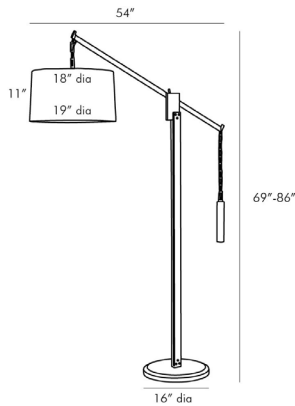

ARTERIOS

COUNTERWEIGHT FLOOR LAMP

RAY BOOTH

DB79002-884
 W: 54 IN, D: 19 IN
 Aged Bronze, Walnut
 Contract Suitable As Is

Ray Booth has always loved furnishings that offer flexibility and movement. The Counterweight Floor Lamp pivots from a strong rectangular steel stem all the while displaying its poise in employing the counterweight to keep it balanced.

APPEARANCE

Material Cotton, Linen, Steel, Wood
 Finish Aged Bronze, Brown, White
 Top Coat/Sealant false

DIMENSIONS

Shade Top: 18.00 IN, Dia: 19.00 IN, Side: 11 IN
 Body H: 69 IN
 Foot Print Dia: 16.00 IN
 Harp N/A IN

WIRING

Rating Indoor Only
 Tilt Test 10 Degrees - AU
 Cord 12 FT, Black Cloth Cord, SPT-2
 Socket 1, Black, Type A - E26
 Switch On Line- Foot Switch, On/Off Push Button
 Maximum Watt 150
 Voltage 110-120 V