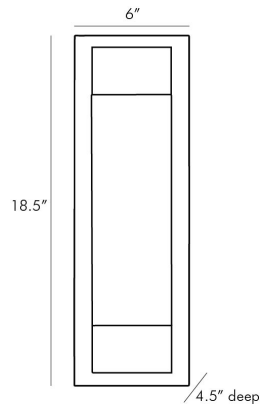

## CHARLIE OUTDOOR SCONCE

49367  
H: 18.5 IN, W: 6 IN, D: 4.5 IN  
Aged Brass, Crystal  
Contract Suitable As Is

Elevate an outdoor living area with this contemporary sconce. A light-weight crystal clear with a frosted backing is capped with natural iron finished in aged bronze and fashioned to an aged brass steel plate offering a slightly industrial and very modern visual to an exterior wall space. When in use the natural materials appear to glow thanks to the ultra-modern LED light. Pair with another for a more cohesive look. Approved

### DIMENSIONS

Center Of Mount From Btm	9.25 IN
Backplate	H: 18.5 IN, W: 6 IN, D: 4.5 IN

### WIRING

Rating	Outdoor
Cert Note	Cannot be rewired for INTL use.
Cord	0.5 FT, Black, SVT
Socket	2, Integrated LED
Maximum Watt	8
Voltage	110-120 V

### SHIPPING

Product Weight	14 LBS
Gross Weight 1	14.3 LBS
Shipping Box 1	H: 9 IN, L: 3 IN, W: 11 IN