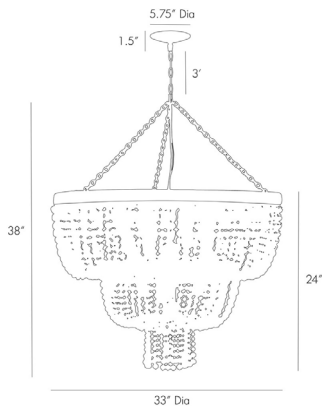

## CHAPPELLET CHANDELIER

84621

H: 38 IN, Dia: 33.00 IN

Ivory Stained Crackle Resin, Antique Brass  
Contract Suitable As Is

While this 12-light chandelier bears a traditional form, artisan features make it much more eclectic. Swags of graduated ivory crackle resin beads are draped over an iron framework that is wrapped in antique brass wire. Additional chain available CHN-118. Damp-rated, although limited covered outdoor conditions may affect finish.

### DIMENSIONS

Chandelier	H: 24 IN, Dia: 33.00 IN
Minimum Hanging Height	38 IN
Maximum Hanging Height	74 IN
Canopy	H: 1.5 IN, Dia: 5.75 IN

### WIRING

Rating	Damp
Cord	10 FT, Clear/Silver, SVT
Socket	12, Type A- E26 Other
Maximum Watt	25
Voltage	110-120 V