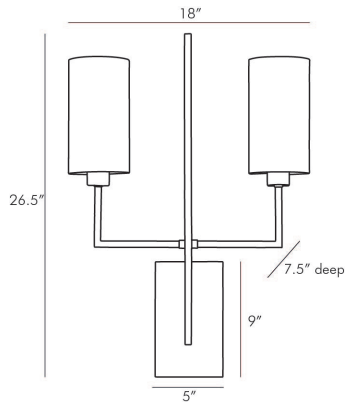

ARTERIOS

BLADE SCONCE

RAY BOOTH

DB49016

H: 26.5 IN, W: 18 IN, D: 7.5 IN

Aged Bronze, White Linen

Contract Suitable As Is

Reach out your arms and grab the glory this sconce stretches wide with two steel dowels supporting cylindrical white linen shades. The dowels are supported off an elegant central steel blade. The scale of this fixture provides architectural interest while amplifying the light in any entry hall corridor or room. Finished in aged bronze.

APPEARANCE

Material	Linen, Steel
Finish	Aged Bronze, White
Top Coat/Sealant	true

DIMENSIONS

Shade	Top: 4.50 IN, Dia: 4.50 IN, Side: 8.5 IN
Backplate	H: 9 IN, W: 5 IN, D: 1 IN
Mount	H: 8.5 IN, W: 4.5 IN

WIRING

Cord	0.5 FT, Clear/Silver, SVT
Socket	1, Type A - E26
Maximum Watt	40
Voltage	110-120 V

CERTIFICATIONS

Certifications	Mexico Australia, EU, United Kingdom, Middle East, United States, Canada
----------------	---

COMPLIANCY

UL/ETL	Yes
CB	Yes
RoHS	true

SHIPPING

Product Weight	4 LBS
Gross Weight 1	10.7 LBS
Shipping Box 1	H: 11 IN, L: 31 IN, W: 21 IN

CONTRACT

Contract Suitable	true
-------------------	------