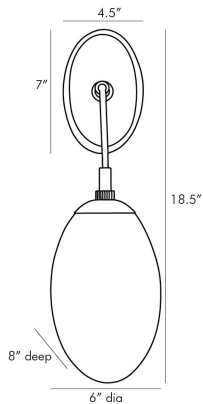

## BINDI SCONCE

49648

H: 18.5 IN, W: 6 IN, D: 8 IN

Opal Glass

Contract Suitable As Is

An oval solid white marble stone backed with steel finished in antique brass showcases a large teardrop-shaped opal glass shade that is suspended by a taupe cloth cord establishing an elegance that instantly elevates a wallspace. The adjusts up to 18 inches to accommodate your design. Mount multiples along a hallway to create drama or place on either side of a mirror for a polished element. finish will vary. Damp-rated,

### DIMENSIONS

Center Of Mount From Btm	16 IN
Backplate	H: 7 IN, W: 4.5 IN, D: 1.5 IN