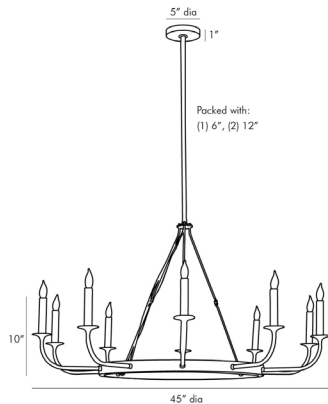

ARTERIOS

BERLIN CHANDELIER

89637

H: 26 IN, Dia: 45.00 IN

Antique Brass

Contract Suitable As Is

red by our Breck Chandelier we created the Berlin in a more traditional manner. A classic concentric silhouette shapes the steel structure which elegantly displays ten candlestick-style arms that curve upwards in a uniformed fashion. An antique brass finish provides additional shine to a space especially when in use. We see this illuminant as a foundation piece for traditional and modern decor schemes. Damp-rated, although

APPEARANCE

Material	Steel
Finish	Antique Brass
Top Coat/Sealant	true

DIMENSIONS

Chandelier	H: 10 IN, Dia: 45.00 IN
Minimum Hanging Height	26 IN
Maximum Hanging Height	56 IN
Canopy	H: 1 IN, Dia: 5.00 IN

WIRING

Rating	Damp
Cert Note	Cannot be rewired for INTL use.
Cord	10 FT, Clear/Silver, SVT
Socket	10, Type B--E12 Other
Photographed Bulb	Frosted Straight Tip Candelabra Bulb
Maximum Watt	40
Voltage	110-120 V