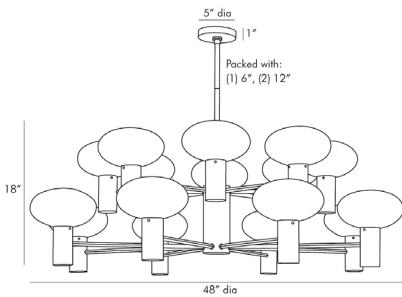

ARTERIOS

BENTLEY CHANDELIER

89628

H: 25 IN, Dia: 48.00 IN

Antique Brass, Opal Glass

Contract Suitable As Is

Finished in antique brass the cylindrical center features several slender arms that spider out in a diamond-like formation to showcase sixteen mushroom-shaped opal glass globes. The connection between the glass and the steel is clean and concise—visually streamlining this piece. Over-sized this luxe light is a great solution for personal or professional spaces in need of a little (or a lot!) of luster. Damp-rated, although limited cov-

APPEARANCE

Material	Glass, Steel
Finish	Antique Brass, Opal
Top Coat/Sealant	true

DIMENSIONS

Globe 1	H: 5.5 IN, Dia: 8.00 IN
Chandelier	H: 18 IN, Dia: 48.00 IN
Minimum Hanging Height	25 IN
Maximum Hanging Height	49 IN
Canopy	H: 1 IN, Dia: 5.00 IN

WIRING

Rating	Damp
Cord	10 FT, Black/White, SVT
Socket	16, Type B--E12 Other
Maximum Watt	25
Voltage	110-120 V

CERTIFICATIONS

Certifications	Mexico Australia, EU, United Kingdom, Middle East, United States, Canada
----------------	---

COMPLIANCY

UL/ETL	Yes
CB	Yes
RoHS	true

SHIPPING

Shipping Requirements	TruckShip
Product Weight	40 LBS
Gross Weight 1	59.5 LBS
Shipping Box 1	H: 18 IN, L: 44 IN, W: 43 IN

REPLACEMENT PARTS

Replacement Part 1	PIPE-101
Replacement Part 1 Dim	(1) 6", (1) 12"
Replacement Part 2	CANOPY-420
Replacement Part 2 Dim	1" x 5"