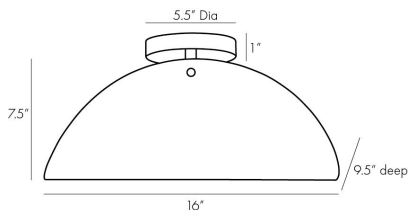

ARTERIO RS

BEND FLUSH MOUNT

WORKSHOP

DA49017

H: 7.5 IN, W: 16 IN, D: 9.5 IN

Antique Brass, Smoke Luster Glass

Contract Suitable As Is

The Bend Flushmount's generous curves and open-ended construction reveal a pair of lights nestled within the rippled smoke glass shade and antique brass composition that creates dynamic textural light effects on the ceiling or wall. A beautiful marriage of form and function, the Bend Flushmount can be paired in linear formations or rotated 90 degrees to create unique installations, or used as a wall sconce for residential

APPEARANCE

Material	Glass, Steel
Finish	Antique Brass, Smoke
Top Coat/Sealant	false

DIMENSIONS

Canopy	H: 1 IN, Dia: 5.50 IN
--------	-----------------------

WIRING

Rating	Damp
Cord	1 FT, Black/White, SVT
Socket	2, Type A - E26
Photographed Bulb	Frosted Globe Bulb
Maximum Watt	60
Voltage	110-120 V

CERTIFICATIONS

Certifications	Mexico Australia, EU, United Kingdom, Middle East, United States, Canada
----------------	---

COMPLIANCY

UL/ETL	Yes
CB	Yes
RoHS	true

SHIPPING

Product Weight	3.5 LBS
Gross Weight 1	2 LBS
Gross Weight 2	3.3 LBS
Shipping Box 1	H: 7.5 IN, L: 8.3 IN, W: 11.2 IN
Shipping Box 2	H: 8.7 IN, L: 8.3 IN, W: 11.2 IN