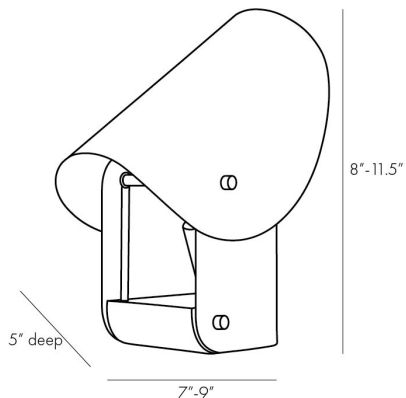

ARTERIO RS

BEND ACCENT LAMP

WORKSHOP

DA49009

H: 8-11.5 IN, W: 7-9 IN, D: 5 IN

Blackened Steel, Smoke Luster Glass

Contract Suitable As Is

Composed of two curved, textured smoke glass forms layered to create a unique visual effect, the Bend Accent lamp makes a big statement despite its petite size. The lamp's shade can be adjusted to tilt in either direction, directing its delicately patterned light wherever the user chooses. A must-have for side tables and desks in silvery grey Smoke glass and antique brass.

APPEARANCE

Material	Glass, Steel, Wood
Finish	Antique Brass, Ebony, Smoke
Top Coat/Sealant	false

WIRING

Rating	Indoor Only
Tilt Test	10 Degrees - AU
Cord	8 FT, Black Cloth, SPT-2
Socket	1, Black, Type B - E12
Switch	On Line, On/Off Rocker
Photographed Bulb	Frosted Globe Bulb
Maximum Watt	60
Voltage	110-120 V

CERTIFICATIONS

Cerifications	Mexico Australia, United States, Canada
---------------	--

COMPLIANCY

UL/ETL	Yes
RoHS	true

SHIPPING

Product Weight	4.8 LBS
Gross Weight 1	6.4 LBS
Shipping Box 1	H: 8 IN, L: 8 IN, W: 27 IN