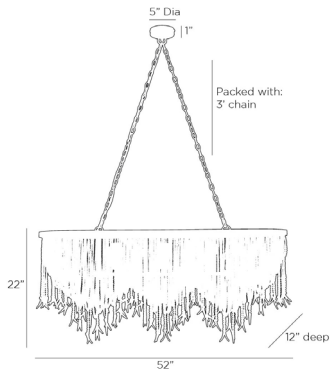

ARTERIOS

BAJA LINEAR CHANDELIER

85026

H: 45.5 IN, W: 52 IN, D: 15 IN

Dark Gray Wash Cocobeads, Antique Brass

Contract Suitable As Is

A natural take on a classic design, the Baja defines beauty and balance in organic materials. The layered, three-point construction is crafted from wood and coconut beads—both in a dark gray wash finish—that are strung along an antique brass steel frame, showcasing a mélange of moody hues. Coconut shell talons finished in a matching dark gray wash hang from the wood bead strands and offer extra opacity to its airy

APPEARANCE

Material	Antique Brass
Material Type	Steel, Wood
Material Type	Coconut
Finish	Antique Brass, Dark Gray Wash
Finish Will Vary	true
Top Coat/Sealant	false

DIMENSIONS

Chandelier	H: 22 IN, W: 52 IN, D: 12 IN
Minimum Hanging Height	45.5 IN
Maximum Hanging Height	81.5 IN
Canopy	H: 3 IN, Dia: 5.00 IN

WIRING

Rating	Indoor Only
Cord	10 FT, Clear/Silver, SVT
Socket	6, Type A - E26
Photographed Bulb	3" Frosted Globe Bulb
Maximum Watt	60
Voltage	110-120 V

COMPLIANCY

RoHS	true
------	------

SHIPPING

Product Weight	28 LBS
Gross Weight 1	37 LBS
Shipping Box 1	H: 17 IN, L: 14 IN, W: 54 IN