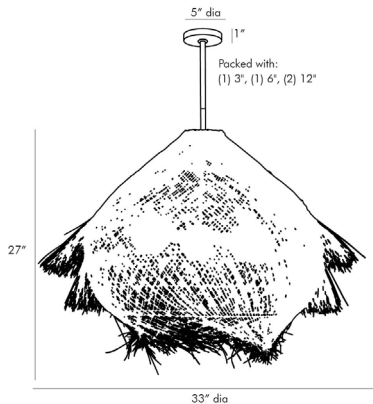

# ARTERIO RS

## ASHBURN PENDANT

45086  
H: 31 IN, Dia: 33.00 IN  
Natural Buri, Antique brass  
Contract Suitable As Is

Boasting a beautiful organic form the Ashburn Pendant establishes a strong presence in a space while remaining light and airy. The spheroid frame is crafted from natural buri midribs that are woven in such a way that they appear to whirl around the iron frame especially when in use. Paired with an antique brass pipe for an unexpected element that refines its organic form.

### APPEARANCE

Material Buri Midrib, Iron  
Finish Antique Brass  
Top Coat/Sealant false

### DIMENSIONS

Pendant H: 27 IN, Dia: 33.00 IN  
Minimum Hanging Height 31 IN  
Maximum Hanging Height 61 IN  
Canopy H: 1 IN, Dia: 5.00 IN