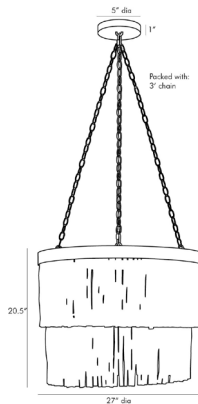

ARTERIOS

ARYA CHANDELIER

45082
H: 35.5 IN, Dia: 27.00 IN
Black Stained Wood, Antique Brass
Contract Suitable As Is

A cousin of our Tilda Collection this large-scale luminescent transforms a space with a naturally refined elegance. Hand-carved wooden batons finished in black dangle from the two-barrel antique brass iron frame creating a tiered effect that yields a subtle yet stunning shadowplay along the walls and floors. The contrasting finishes unite the natural and refined materials this 3-light pendant possesses with style and sophis-

APPEARANCE

Material	Iron, Wood
Finish	Black
Finish Will Vary	true
Top Coat/Sealant	false

DIMENSIONS

Pendant	H: 20.5 IN, Dia: 27.00 IN
Minimum Hanging Height	35.5 IN
Maximum Hanging Height	60 IN
Canopy	H: 3.5 IN, Dia: 5.00 IN

COMPLIANCY

UL/ETL	Yes
CB	Yes
RoHS	true

SHIPPING

Shipping Requirements	Prop65
Product Weight	28 LBS
Gross Weight 1	41.7 LBS
Shipping Box 1	H: 14 IN, L: 30 IN, W: 30 IN

REPLACEMENT PARTS

Replacement Part 1	CHN-215
Replacement Part 1 Dim	3'
Replacement Part 2	CANOPY-408
Replacement Part 2 Dim	3" x 5.75"