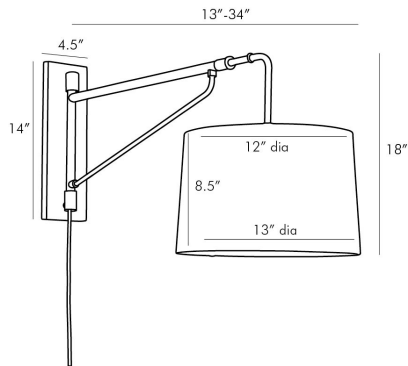

ARTERIOS

ANTHONY SCONCE

49639-730

H: 18 IN

Antique Brass, Bronze, White Linen

Contract Suitable As Is

Brighten up your bedside so you can get busy with those books you've been meaning to read—but do it in style. The traditional design of this sconce features an adjustable steel arm that allows you to pivot this piece to your desired direction. A small white linen shade contrasts handsomely with the two-toned hues of the bronze and antique brass finishes. Features an exposed black cloth cord with a line switch.

APPEARANCE

Material	Cotton, Linen, Steel
Finish	Antique Brass, Off-White, White
Top Coat/Sealant	true

DIMENSIONS

Shade	Top: 12.00 IN, Dia: 13.00 IN, Side: 8.5 IN
Backplate	H: 14 IN, W: 4.5 IN, D: 1 IN
Mount	H: 9.5 IN, W: 3.5 IN

WIRING

Rating	Damp
Cord	13 FT, Black Cloth, SVT
Socket	1, Black, Type A- E26 Other
Switch	On Line, On/Off Rocker
Maximum Watt	60
Voltage	110-120 V

CERTIFICATIONS

Certifications	Mexico United States, Canada
----------------	---------------------------------

COMPLIANCY

UL/ETL	Yes
RoHS	true

SHIPPING

Product Weight	8.5 LBS
Gross Weight 1	12.2 LBS
Gross Weight 2	2 LBS
Shipping Box 1	H: 7 IN, L: 33 IN, W: 16 IN
Shipping Box 2	H: 13 IN, L: 17 IN, W: 17 IN

CONTRACT