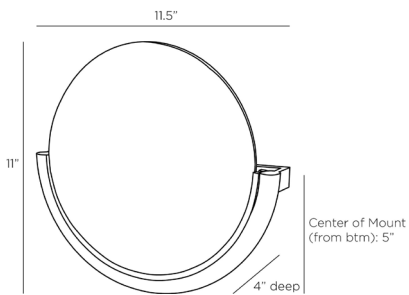

ARTERIOS

ALICIA SCONCE

DWC25
H: 11 IN, W: 11.5 IN, D: 4 IN
Antique Brass
Contract Suitable As Is

Classic and bold, this chic slump glass dome in champagne seedy, delivers timeless intrigue. Framed by a support in antique brass iron that effortlessly anchors the glass like a precious stone. Damp-rated, although limited covered outdoor conditions may affect finish. Finish will vary.

APPEARANCE

Material	Glass, Iron
Material Type	Seedy Slump
Finish	Champagne
Finish Will Vary	true
Top Coat/Sealant	true

DIMENSIONS

Backplate	5 Dia: 4.00 IN, D: 1.5 IN
-----------	------------------------------

CERTIFICATIONS

Certifications	Mexico United States, Canada
----------------	---------------------------------

COMPLIANCY

UL/ETL	Yes
RoHS	true

SHIPPING

Product Weight	4.7 LBS
Gross Weight 1	8 LBS
Shipping Box 1	H: 12.8 IN, L: 14.8 IN, W: 8.7 IN