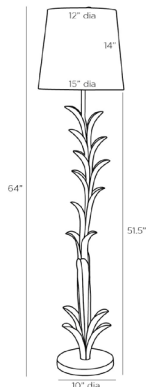

ARTERIOS

ABBOTT FLOOR LAMP

CELERIE KEMBLE

DC72001-211
 H: 64 IN, Dia: 15.00 IN
 Vintage Brass, White Marble
 Contract Suitable As Is

A layered leaf floor lamp in vintage brass grows upward from a white marble base. Topped with an off-white microfiber shade with an off-white cotton lining. Finish and marble will vary.

APPEARANCE

Material	Off-White
Finish	Brass, Marble, Microfiber, Steel
Finish Will Vary	Brushed Brass, Off-White, Vintage Brass, White
Top Coat/Sealant	true
Finial Description	Matching metal

DIMENSIONS

Shade	Top: 12.00 IN, Dia: 15.00 IN, Side: 14 IN
Body	H: 51.5 IN, W: 9 IN, D: 9 IN
Base	H: 1.25 IN, Dia: 10.00 IN
Foot Print	Dia: 10.00 IN
Harp	10 IN

WIRING

Rating	Indoor Only
Tilt Test	10 Degrees - AU
Cord	12 FT, Clear/Silver, SPT-2
Socket	1, Black, Type A - E26
Switch	3-Way Rotary, At Socket
Maximum Watt	150
Voltage	110-120 V

CERTIFICATIONS

Cerifications	Mexico Australia, EU, United Kingdom, Middle East, United States, Canada
---------------	-----------------------------------------------------------------------------

COMPLIANCY

UL/ETL	Yes
CB	Yes
RoHS	true

SHIPPING

Product Weight	35 LBS
Gross Weight 1	37 LBS
Gross Weight 2	3.3 LBS
Shipping Box 1	H: 58 IN, L: 15 IN, W: 15 IN
Shipping Box 2	H: 16 IN, L: 17 IN, W: 17 IN

ADDITIONAL INFO