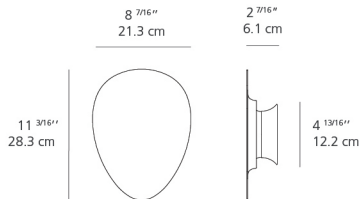

Dimensions

Packaging

2 Boxes

1 x 13-1/16" x 13-1/16" x 3-1/16" / 2.01 lbs - 33.02 cm x 33.02 cm x 7.62 cm / .91 kg

1 x 8-1/16" x 8-1/16" x 8-1/16" / 1.41 lbs - 20.32 cm x 20.32 cm x 20.32 cm / .64 kg

Light distribution

Diffused

Luminaire weight

2.82 lbs / 1.28 kg

Warranty

5 year limited warranty

Red = Max Cd. Through Vertical plane

Blue = Max Cd. Through Horizontal plane