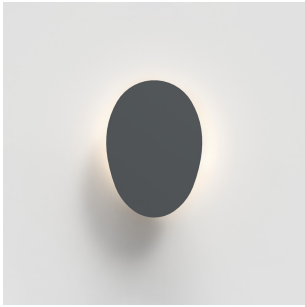

Facce alpha shallow wall/ceiling 2-wire dimming

SPECIFICATIONS

RDFAK01583506AN

Design By

Sung Jang & Martin Thaler

Collection

Design

Specifications

Delivered lumens	52lm
Light output ratio	7lm/W
Power consumption	7W
Led type	6W Array*
CCT (Correlated Color Temperature)	3500K
CRI (Color Rendering Index)	>80
Life expectancy	50000Hrs
Control type	Dimmable 2-Wire
Input Voltage	120V
Driver	HATCH - 1 x LC16-0500P-120-Q

Colors & Finishes

■ Anthracite grey

Materials

- Wall support in steel with aluminum cover
- Face-shaped cover in painted steel

*Integrated light source

Features & Accessories

- Shapes can be easily replaced and rotated
- Offered in two depths to allow overlapping pattern
- Lighting module incorporated with wall support
- Suitable for damp locations