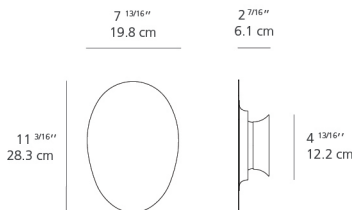

Dimensions

Packaging

2 Boxes

1 x 13-1/16" x 13-1/16" x 3-1/16" / 2.01 lbs - 33.02 cm x 33.02 cm x 7.62 cm / .91 kg

1 x 8-1/16" x 8-1/16" x 8-1/16" / 1.41 lbs - 20.32 cm x 20.32 cm x 20.32 cm / .64 kg

Light distribution

Diffused

Luminaire weight

2.82 lbs / 1.28 kg

Warranty

5 year limited warranty

Red = Max Cd. Through Vertical plane

Blue = Max Cd. Through Horizontal plane