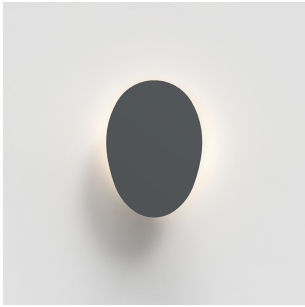

Facce alpha shallow wall/ceiling 2-wire dimming

SPECIFICATIONS

RDFAK01S83506AN

Design By

Sung Jang & Martin Thaler

Collection

Design

Specifications

Delivered lumens	52lm
Light output ratio	7lm/W
Power consumption	7W
Led type	6W Array*
CCT (Correlated Color Temperature)	3500K
CRI (Color Rendering Index)	>80
Life expectancy	50000Hrs
Control type	Dimmable 2-Wire
Input Voltage	120V
Driver	HATCH - 1 x LC16-0500P-120-Q

Colors & Finishes

■ Anthracite grey

Materials

- Wall support in steel with aluminum cover
- Face-shaped cover in painted steel

*Integrated light source

Features & Accessories

- Shapes can be easily replaced and rotated
- Offered in two depths to allow overlapping pattern
- Lighting module incorporated with wall support
- Suitable for damp locations