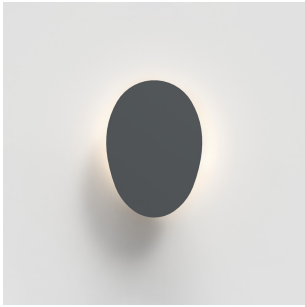

Facce alpha raised wall/ceiling 2-wire dimming

SPECIFICATIONS

RDFAK01L83506AN

Design By

Sung Jang & Martin Thaler

Collection

Design

Specifications

Delivered lumens	52lm
Light output ratio	7lm/W
Power consumption	7W
Led type	6W Array*
CCT (Correlated Color Temperature)	3500K
CRI (Color Rendering Index)	>80
Life expectancy	50000Hrs
Control type	Dimmable 2-Wire
Input Voltage	120V
Driver	HATCH - 1 x LC16-0500P-120-Q

Colors & Finishes

■ Anthracite grey

Materials

- Wall support in steel with aluminum cover
- Face-shaped cover in painted steel

*Integrated light source

Features & Accessories

- Shapes can be easily replaced and rotated
- Offered in two depths to allow overlapping pattern
- Lighting module incorporated with wall support
- Suitable for damp locations