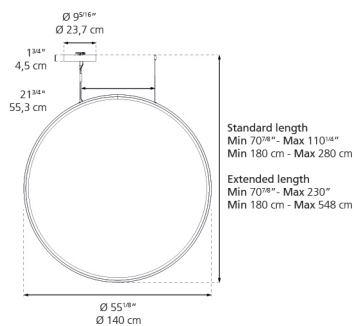

### Specifications

|                                    |                                  |
|------------------------------------|----------------------------------|
| Delivered lumens                   | 6761.93lm                        |
| Light output ratio                 | 84.52lm/W                        |
| Power consumption                  | 83W                              |
| Led type                           | 71W Array*                       |
| CCT (Correlated Color Temperature) | 3000K                            |
| CRI (Color Rendering Index)        | >90                              |
| Life expectancy                    | 50000Hrs                         |
| Control type                       | Dimmable 2-Wire / Dimmable 0-10V |
| Input Voltage                      | 120-277V                         |
| Driver                             | N/A                              |

### Dimensions

### Packaging

1 Box

1 x 62-11/16" x 62-11/16" x 5-13/16" / 40.48 lbs - 159 cm x 159 cm x 14.5 cm / 18.36 kg

### Luminaire weight

23.5 lbs / 10.66 kg