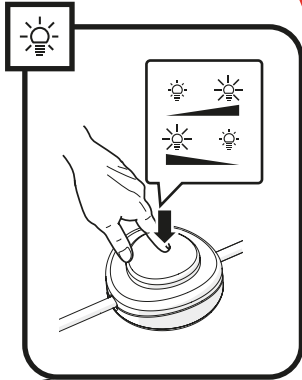

Artemide®

DISCOVERY FLOOR

design
Ernesto Gismondi

Artemide App
Quick Starting Guide

5

RGBW

6

TW