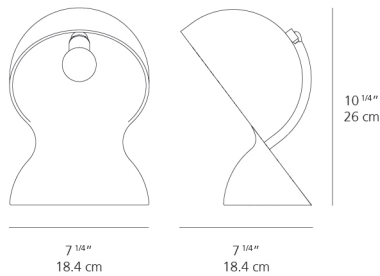

Lamp type	LED-T
Lamp	max 40W E12/G16.5
Lamp Included	No
Control type	On/Off (On Cord)
Input Voltage	120V
Power consumption	N/A
Ballast	N/A

Colors & Finishes

Black

Materials

- Body and diffuser molded in one-piece of thermoplastic resin

Features & Accessories

- Originally designed in 1969 and re-edited in 2005
- On/off switch located on cord

Dimensions

Packaging

1 Box

1 x 7-3/16" x 7-9/16" x 10-3/4" / 1.76 lbs - 18 cm x 19 cm x 27 cm / .8 kg

Light distribution

Diffused

Luminaire weight

1.43 lbs / .65 kg

NOT AVAILABLE

Warranty

5 year Limited warranty

Red = Max Cd. Through Vertical plane