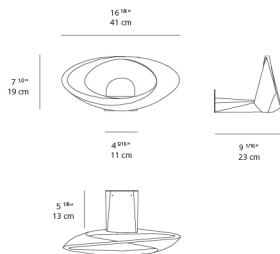

**Reverse or forward phase (120v only)

Colors & Finishes

White

Materials

- Body in painted die-cast aluminum
- Wall support in painted die-cast aluminum

Features & Accessories

Dimensions

Packaging

1 Box

1 x 17-13/16" x 9-15/16" x 9-15/16" / 5.29 lbs - 45 cm x 25 cm x 25 cm / 2.4 kg

Light distribution

Direct/Indirect

Luminaire weight

3.09 lbs / 1.4 kg

Warranty

5 year limited warranty