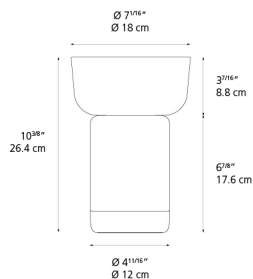

### Dimensions

### Packaging

2 Boxes

1 x 13" x 7-1/4" x 7-1/4" / 5.18 lbs - 32.8 cm x 18.2 cm x 18.2 cm / 2.35 kg

1 x 13" x 9-7/16" x 7-1/4" / 2.65 lbs - 32.8 cm x 23.8 cm x 18.2 cm / 1.2 kg

### Luminaire weight

6.06 lbs / 2.75 kg

Red = Max Cd. Through Vertical plane

Blue = Max Cd. Through Horizontal plane