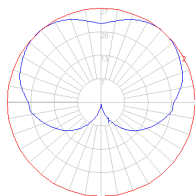

### Dimensions

### Packaging

2 Boxes

1 x 13" x 7-1/4" x 7-1/4" / 5.18 lbs - 32.8 cm x 18.2 cm x 18.2 cm / 2.35 kg

1 x 13" x 9-7/16" x 7-1/4" / 2.65 lbs - 32.8 cm x 23.8 cm x 18.2 cm / 1.2 kg

### Light distribution

Diffused

### Luminaire weight

6.06 lbs / 2.75 kg

Red = Max Cd. Through Vertical plane

Blue = Max Cd. Through Horizontal plane