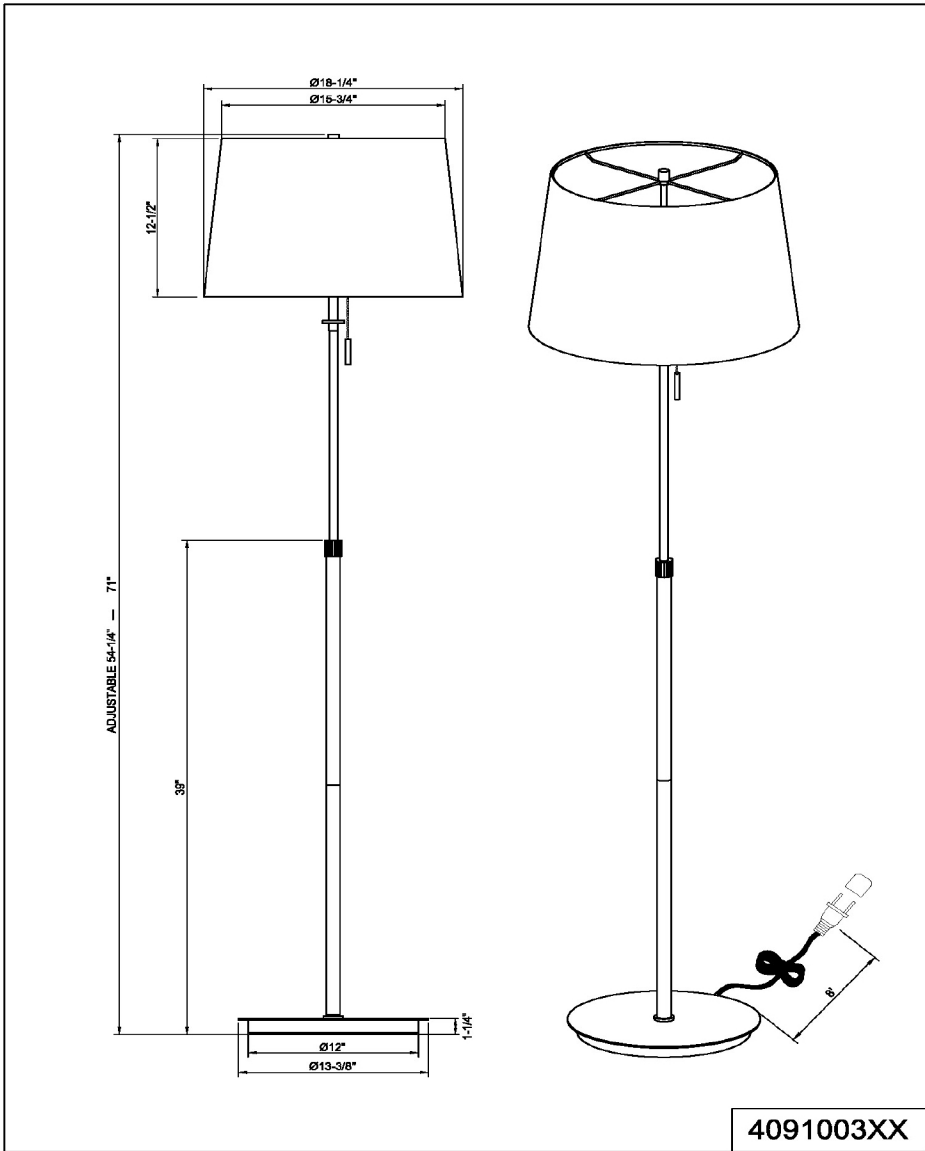

The X3 Floor Lamp by Arnsberg is an interior decorator's best friend. Elevating simple versatility to an art form, it embraces straightforward design for a go-anywhere look that complements any era of décor. From mid-century chic to the latest trends in home fashions, this lamp comes ready to complement it all courtesy of an elegant slender column topped by a gently tapered shade: a subtle contrast of rich metallic finish against handsome textile warmth.