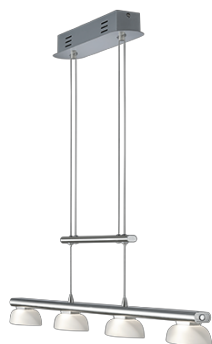

Arnsberg

Product Specification Sheet

Item Number:

324390407

Created:

June 21th, 2017

Version - Updated:

1.2 - 04/04/2018

Group/Lifestyle Name:

Senator

Finish

Satin Nickel

Available Finishes

Satin Brass

Dimensions and Materials:

Width

2"

Length

35.43"

Overall Height

62.99"

Max Height

62.99"

Min. Height

37.40"

Canopy Size (Rectangular)

11 3/4"L x 4 3/4"W x 1 1/2"H

Canopy Back Plate

15 1/4"L x 5 1/2"W

Mid Bar

12.25"L x 1"W x .6"H

Shade Bar Size

33 1/2"L x 1 1/2"W x 3/4"H

Shade Size

6 3/8"L x 2 1/8"W

Material

Metal /Glass Shade

Special Features

Adjustable Height

Electrical Specifications:

Light Source

LED

Light Source/Manufacturer

OSRAM

LED Spec.

SMD

Total Wattage

18

Lumens

1720 Lumens

Kelvin Temperature

3000K

Dimmability

Yes

Driver Specification - Quattro

Output: 20-36V, 700mA

Driver Specification - Fully Dimmable

Output: 24-36V, 700mA

Input Voltage

120V

Safety Rating (Location)

Dry Location

Warranty

5 Years

Certification

ETL

Shipping Information:

Weight

9 lbs

Carton Length

40"

Carton Width

8"

Carton Height

8"

Shipping Method

UPS

Quantity Per Carton

1