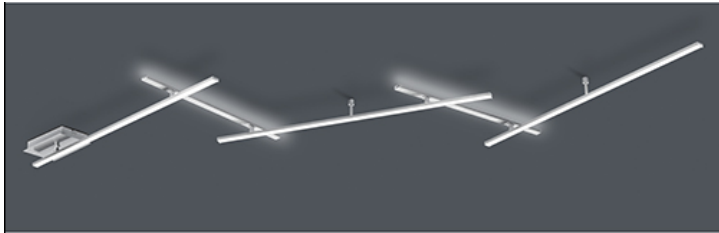

Arnsberg

Product Specification Sheet

Item Number:

Created:
Version - Updated:

674610507

May 29th, 2019
1

Group/Lifestyle Name:

Highway Multiline

Finish

Satin Nickel

Dimensions and Materials:

Over Length	71"
Overall Width	20"
Overall Height	4 1/3"
Canopy Size	4.75"L x 5.5"W x 1.5"H
Canopy Plate Size	6"L x 5.5"W
Material	Metal + Aluminum

Electrical Specifications:

Light Source	LED
LED Spec.	SMD
Total Wattage	25W
Lumens	2650 Lumens
Kelvin Temperature	3000K
Dimmability	4-Way Switch
Input Voltage:	Top Light/Bottom Light/All On/All Off
Safety Rating (Location)	120V
Warranty	Dry
Certification	5 Years
	ETL