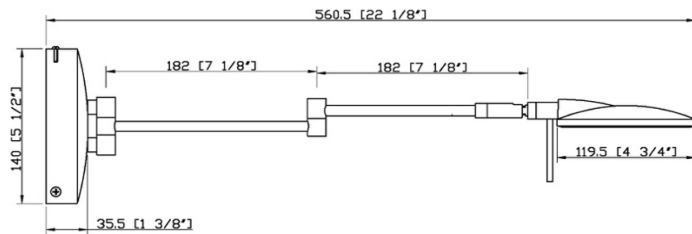

225870107
225870108

Dessau Turbo swing-arm lamps from Arnsberg offer up helpful, adjustable task lighting to brighten your rooms. The sleek look is a great match for many decor styles. Choose from satin nickel, satin brass, bronze, or museum black. Uses 10 Watt dimmable LED light with 3000K color temperature. Uses superior OSRAM SMD LED lights with exclusive Opto Semiconductor. These LED lights are smaller, more efficient and put out 1000 Lumens! Arnsberg offers meticulous German engineering to beautify your home.